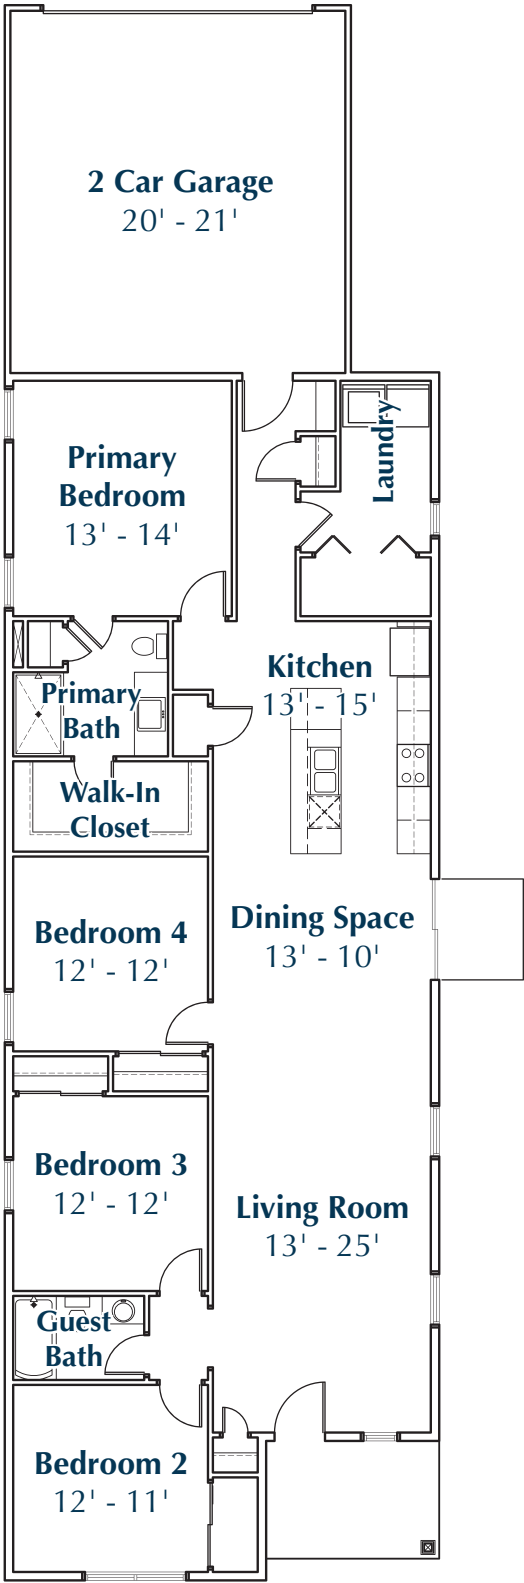

## The Norway

Ranch Home | 1,770 sq. ft.  
4 Bedrooms | 2 Bathrooms

# The Norway

Ranch Home | 1,770 sq. ft.  
4 Bedrooms | 2 Bathrooms